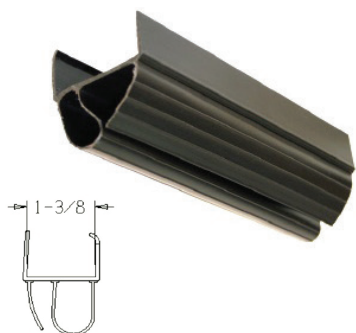

NEW

ONE PIECE BOTTOM SEALS

**1 3/8" ONE-PIECE
BOTTOM SEAL**

Part Number: TS-77547

**1 3/4" ONE-PIECE
BOTTOM SEAL**

Part Number: TS-77548

**2" ONE-PIECE
BOTTOM SEAL**

Part Number: TS-77549

TS-77536

TS-77535

**UNIVERSAL BOTTOM
SEAL - MALE**

Part Number: TS-77536

**UNIVERSAL BOTTOM
SEAL - FEMALE**

Part Number: TS-77535

**TONGUE AND
GROOVE ONE PIECE
BOTTOM SEAL**

Part Number: TS-77467