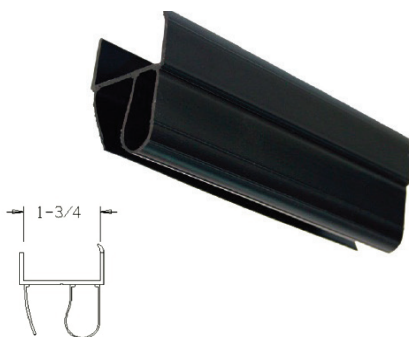

NEW

ONE PIECE BOTTOM SEALS

**1 3/8" ONE-PIECE
BOTTOM SEAL**

Part Number: TS-77547

**1 3/4" ONE-PIECE
BOTTOM SEAL**

Part Number: TS-77548

**2" ONE-PIECE
BOTTOM SEAL**

Part Number: TS-77549

TS-77536

TS-77535

**UNIVERSAL BOTTOM
SEAL - MALE**

Part Number: TS-77536

**UNIVERSAL BOTTOM
SEAL - FEMALE**

Part Number: TS-77535

**TONGUE AND
GROOVE ONE PIECE
BOTTOM SEAL**

Part Number: TS-77467