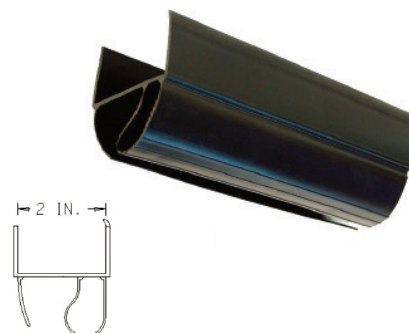

NEW

ONE PIECE BOTTOM SEALS

**1 3/8" ONE-PIECE
BOTTOM SEAL**

Part Number: TS-77547

**1 3/4" ONE-PIECE
BOTTOM SEAL**

Part Number: TS-77548

**2" ONE-PIECE
BOTTOM SEAL**

Part Number: TS-77549

TS-77536

TS-77535

**UNIVERSAL BOTTOM
SEAL - MALE**

Part Number: TS-77536

**UNIVERSAL BOTTOM
SEAL - FEMALE**

Part Number: TS-77535

**TONGUE AND
GROOVE ONE PIECE
BOTTOM SEAL**

Part Number: TS-77467